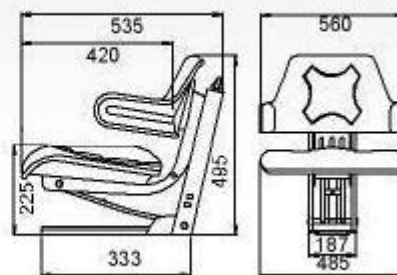

A Bargain at \$160 each.

- *Sliding Base
- *Suspension stroke of 80mm
- *Weight Adjustment 50kg-130kg
- *With armrest
- *Supplied by New Holland
(Part No: 73322194)

Keep all of your equipment in top working order with these  grease guns.

450 Gram Economy Lever Operated Gun

- Economy lever action grease gun
- Cartridge model
- Working pressure 4500psi
- Rubber grip handle
- Rigid outlet pipe 150mm
- 4 jaw coupler
- P/N DKC G-500

Only \$30-ea